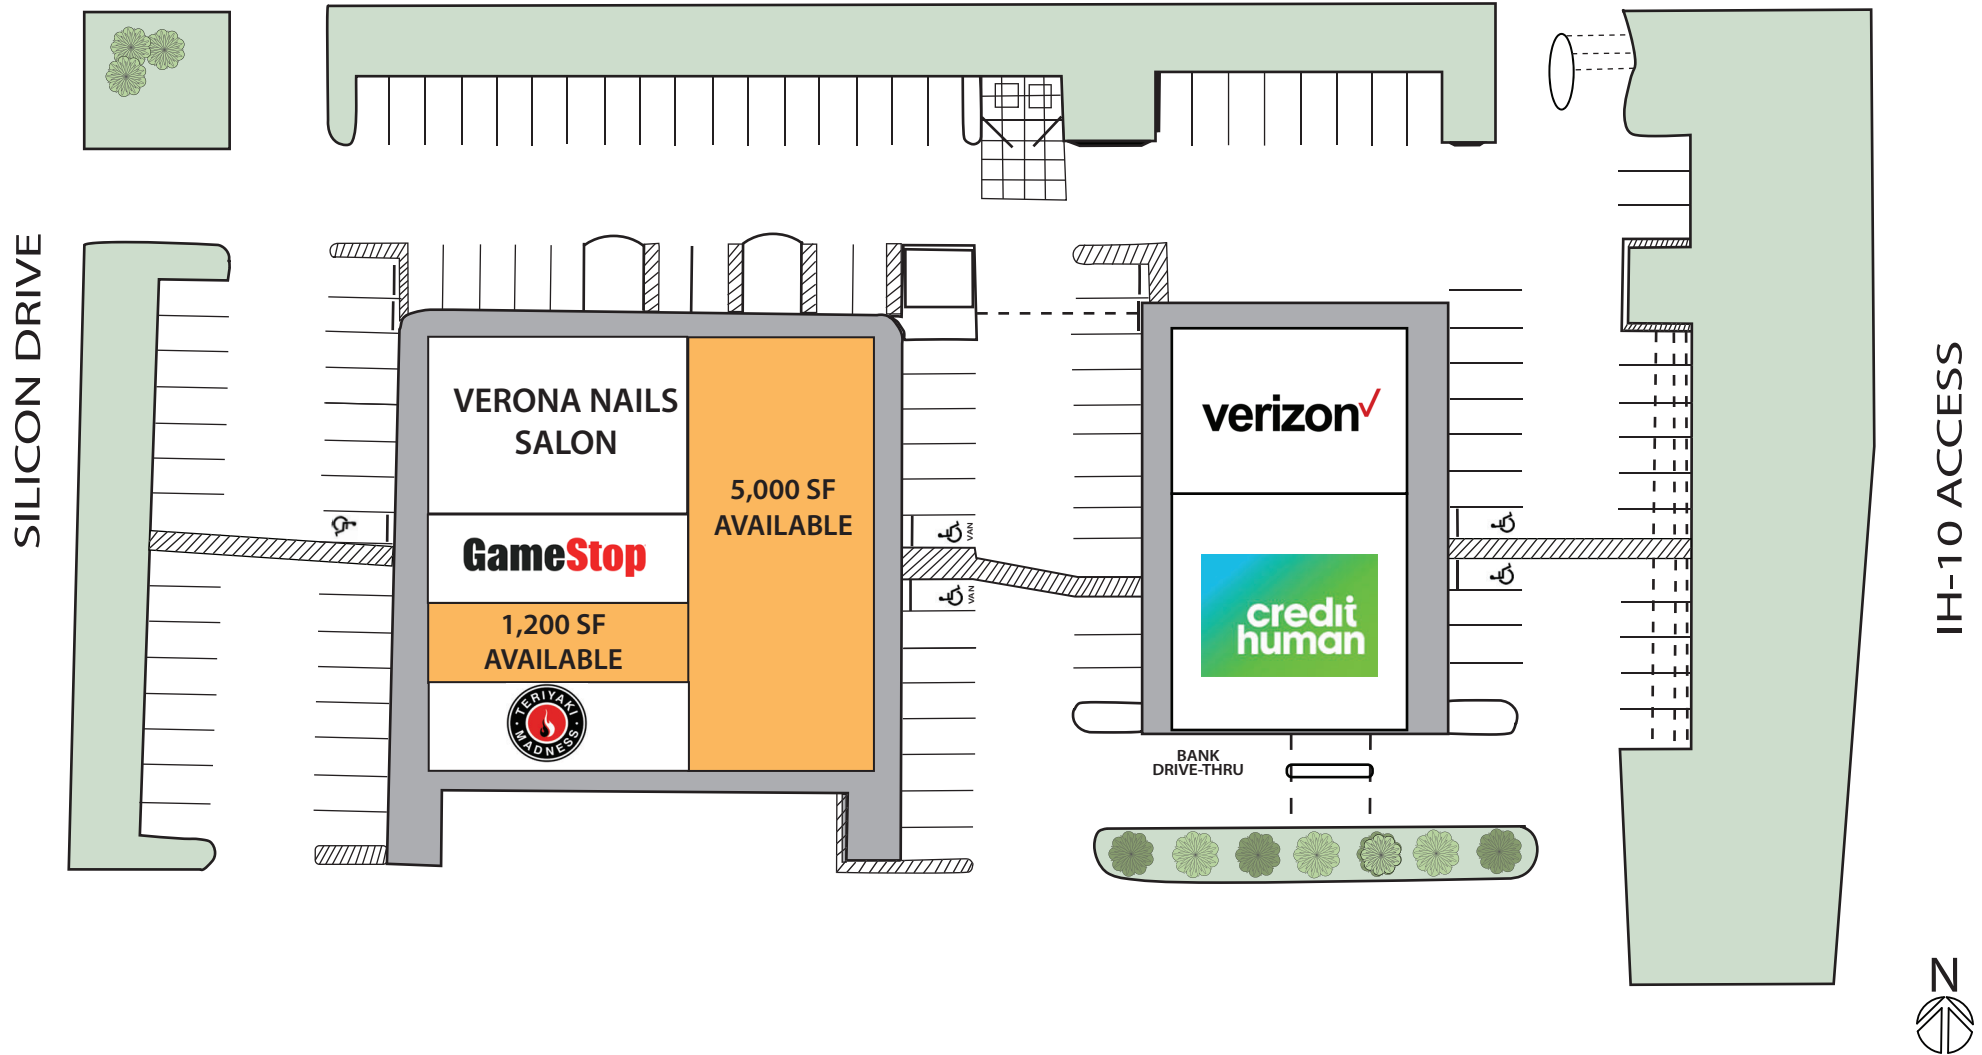

UNIVERSITY HEIGHTS | 12822 W. IH-10 | SAN ANTONIO, TX 78249

NOT TO SCALE